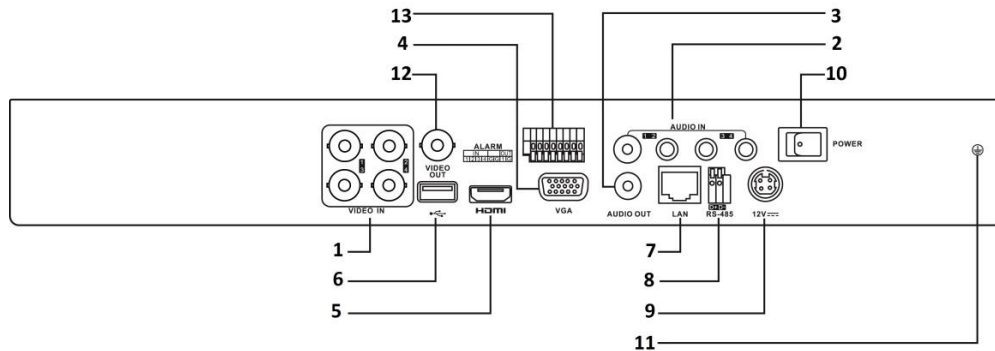

Physical Interfaces

NOTE

The rear panels of DS-7208/7216HUHI-F2/S provide 8/16 video input interfaces.

Index	Description	Index	Description
1	VIDEO IN	8	RS-485 Serial Interface
2	AUDIO IN, RCA Connector	9	12 VDC Power Input
3	AUDIO OUT, RCA Connector	10	Power Switch
4	VGA Interface	11	GND
5	HDMI Interface	12	VIDEO OUT
6	USB Interface	13	Alarm In/Out
7	LAN Network Interface